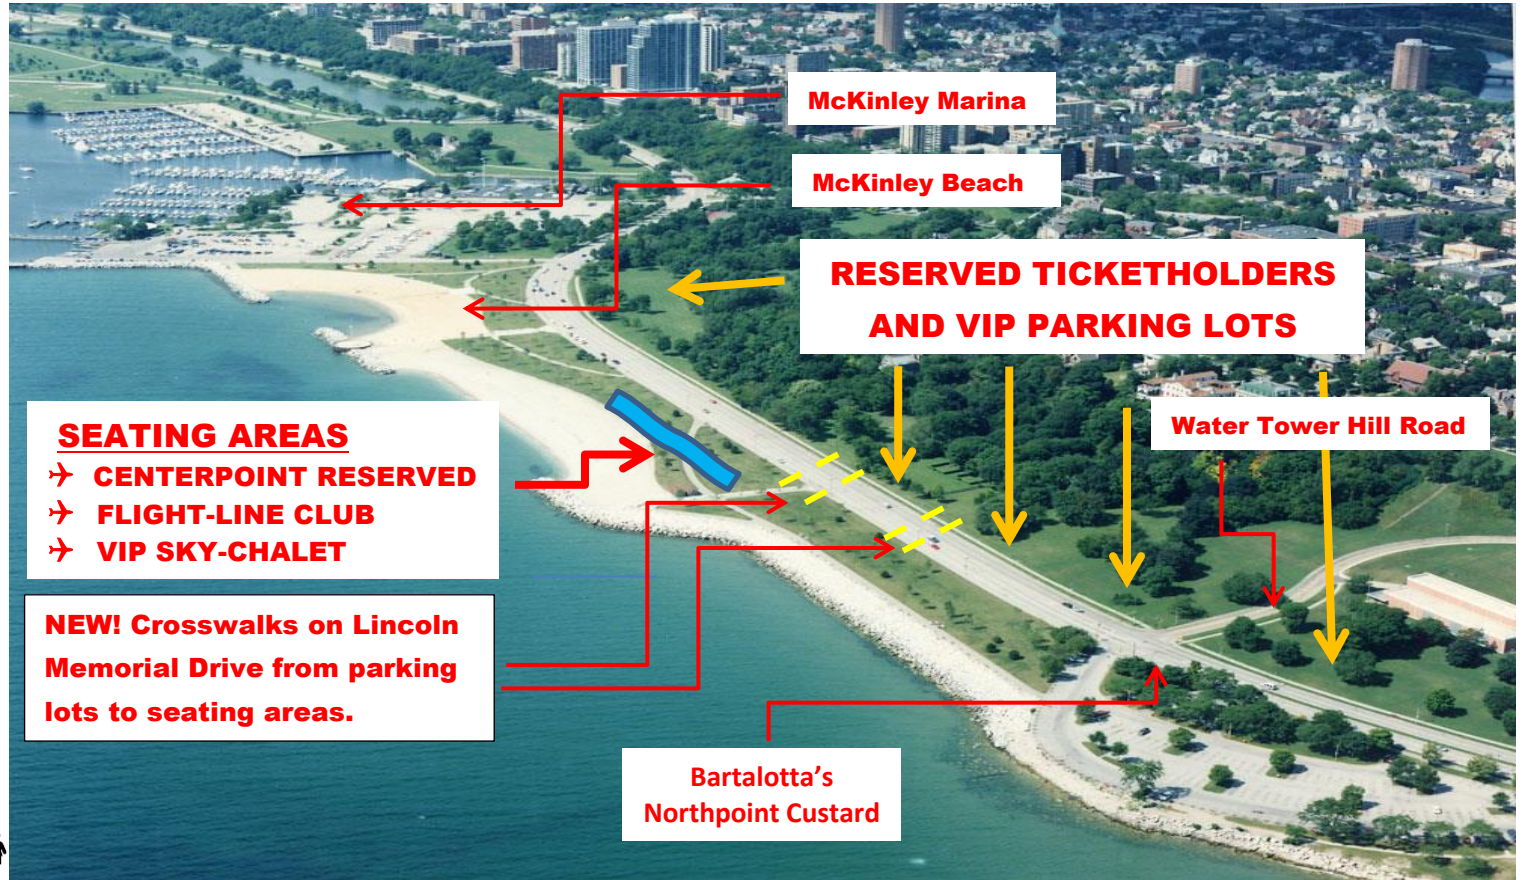

Presented By:

2017 MAP OF RESERVED SEATING & PARKING AREAS

ALL RESERVED LAKEFRONT PARKING LOTS ON LINCOLN MEMORIAL DRIVE, ARE LOCATED DIRECTLY ACROSS THE STREET FROM THE CENTERPOINT, FLIGHT LINE CLUB, AND SKY CHALET SEATING AREAS.

Directions From the North: Proceed East to North Lake Drive (the easiest west to east through-streets are Silver Spring Drive, Capitol Drive, or Locust St. (DO NOT TAKE EAST NORTH AVENUE). Proceed south on North Lake Drive, to the intersection of Kenwood, North Lake Drive, and Lincoln Memorial Drive. Proceed south on Lincoln Memorial Drive the intersection of Watertower Hill Rd. and Lincoln Memorial Drive. Go through the intersection, and proceed approx 100 yards south to the Reserved Seating Parking Lots. Have your parking pass ready for the lot attendant.

Directions From the South: Proceed North on Lincoln Memorial Drive (approx one mile north of Veteran's Park) to the intersection of Watertower Hill Rd. and Lincoln Memorial Drive. Turn LEFT on Watertower Hill Rd, and park in the Reserved Parking Lots, which will be on your left or right side.