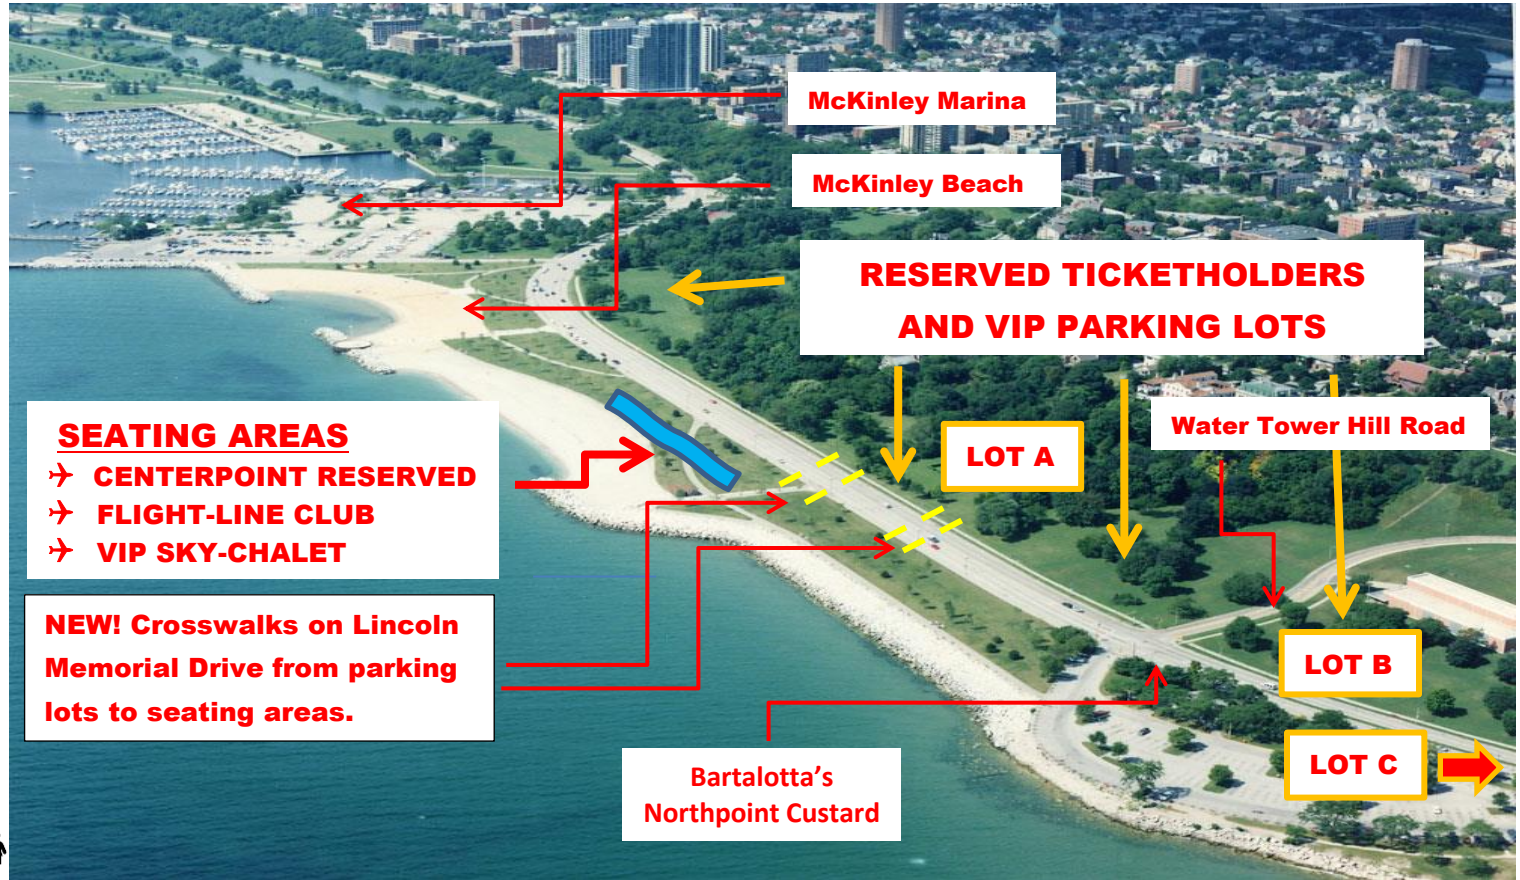

Presented By:

2017 MAP OF RESERVED SEATING & PARKING AREAS

ALL RESERVED LAKEFRONT PARKING LOTS ON LINCOLN MEMORIAL DRIVE, ARE LOCATED DIRECTLY ACROSS THE STREET FROM THE CENTERPOINT, FLIGHT LINE CLUB, AND SKY CHALET SEATING AREAS.

Directions From the North: Proceed East to North Lake Drive (the easiest west to east through-streets are Silver Spring Drive, Capitol Drive, or Locust St. (DO NOT TAKE EAST NORTH AVENUE). Proceed south on North Lake Drive, to the intersection of Kenwood, North Lake Drive, and Lincoln Memorial Drive. Proceed south on Lincoln Memorial Drive the intersection of Watertower Hill Rd. and Lincoln Memorial Drive. Go through the intersection, and proceed approx 100 yards south to the Reserved Seating Parking Lots. Have your parking pass ready for the lot attendant.

Directions From the South: Proceed North on Lincoln Memorial Drive (approx one mile north of Veteran's Park) to the intersection of Watertower Hill Rd. and Lincoln Memorial Drive. Turn LEFT on Watertower Hill Rd, and park in the Reserved Parking Lots, which will be on your left or right side.