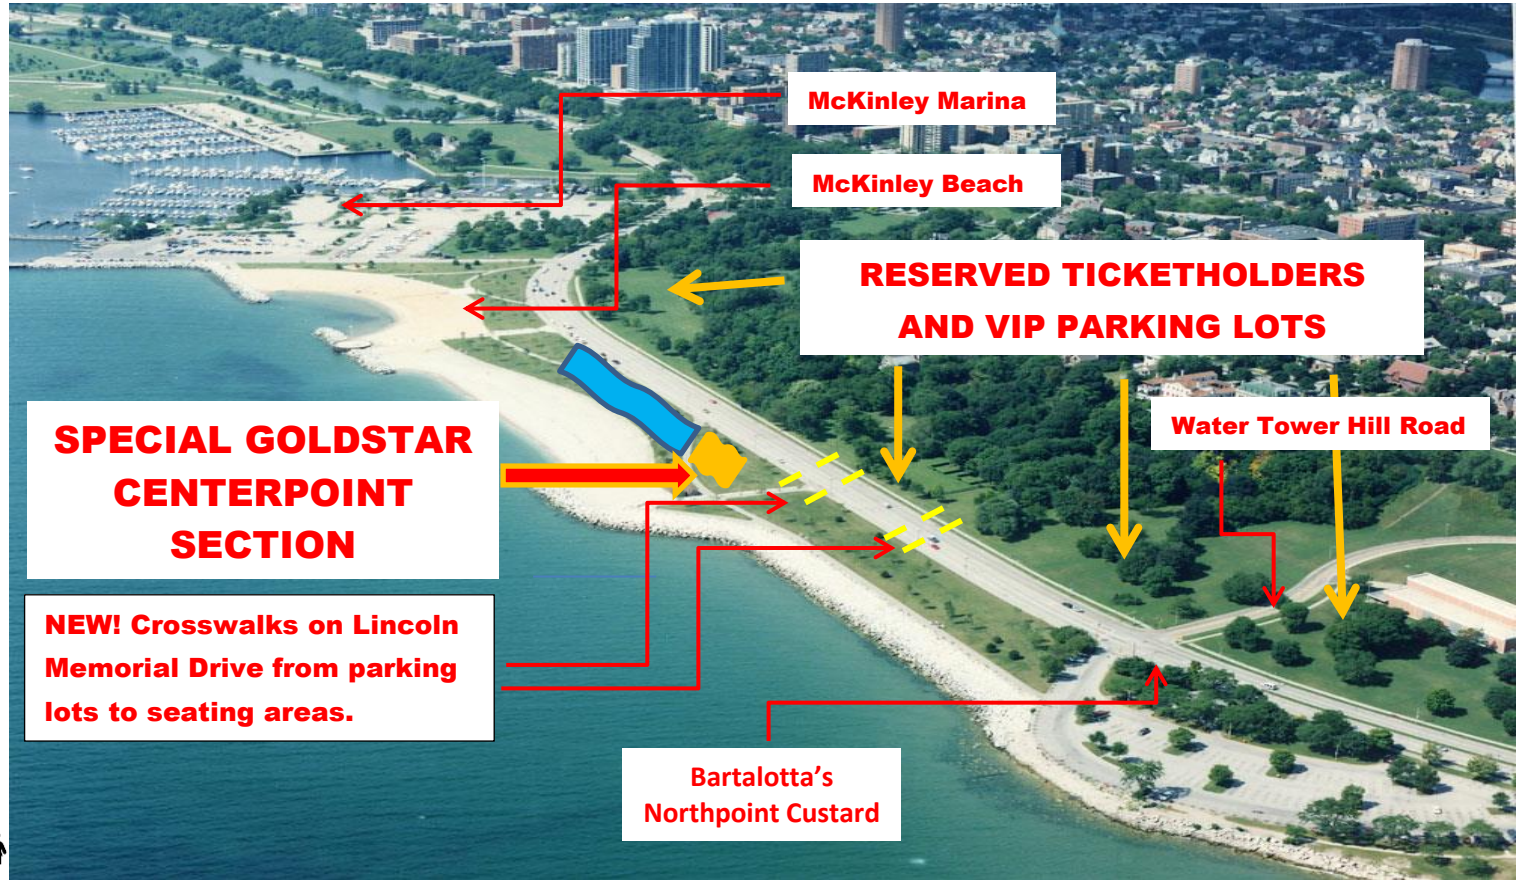

Presented By:

2017 GOLDSTAR RESERVED SEATING

ALL RESERVED LAKEFRONT PARKING LOTS ON LINCOLN MEMORIAL DRIVE, ARE LOCATED DIRECTLY ACROSS THE STREET FROM THE CENTERPOINT, FLIGHT LINE CLUB, AND SKY CHALET SEATING AREAS.

Directions From the North: Proceed East to North Lake Drive (the easiest west to east through-streets are Silver Spring Drive, Capitol Drive, or Locust St. (DO NOT TAKE EAST NORTH AVENUE). Proceed south on North Lake Drive, to the intersection of Kenwood, North Lake Drive, and Lincoln Memorial Drive. Proceed south on Lincoln Memorial Drive the intersection of Watertower Hill Rd. and Lincoln Memorial Drive. Go through the intersection, and proceed approx 100 yards south to the Reserved Seating Parking Lots. Have your parking pass ready for the lot attendant.

Directions From the South: Proceed North on Lincoln Memorial Drive (approx one mile north of Veteran's Park) to the intersection of Watertower Hill Rd. and Lincoln Memorial Drive. Turn LEFT on Watertower Hill Rd, and park in the Reserved Parking Lots, which will be on your left or right side.